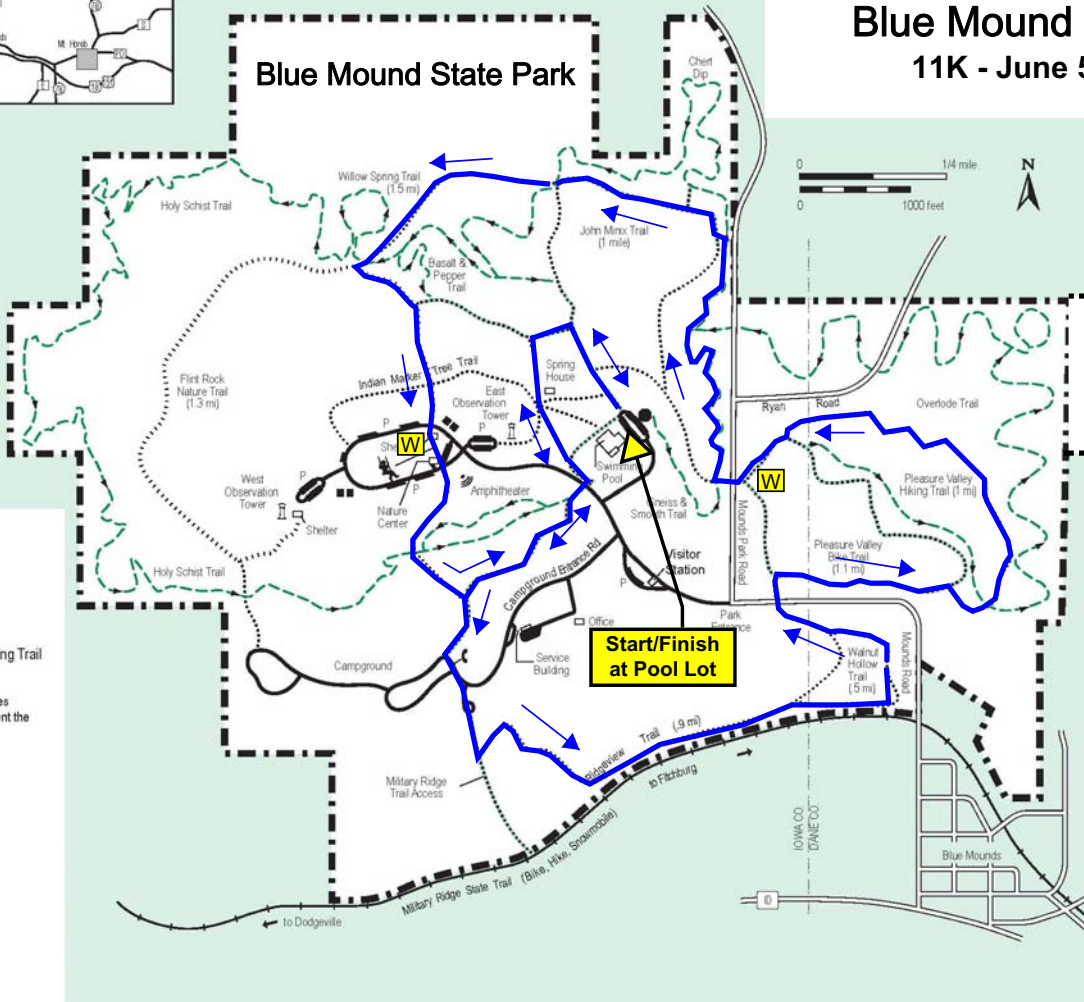

Blue Mound Trail Run

11K - June 5, 2010

Blue Mound State Park

W Water/Gatorade

New Dane County Property

Brigham Park

- Park Boundary
- Hiking Trail (unsurfaced)
- Biking/Hiking Trail
- WORBA Single Track Biking Trail
- Mountain Bike Trailhead
Bike Wash—Please wash tires BEFORE riding to help prevent the spread of invasive plants.
- Nature Trail
- ☎ Telephone
- Drinking Fountains
- P Parking
- Building
- Pit Toilets

Start/Finish at Pool Lot

Note: The course on the new Dane County property is a temporary trail for the trail run, not an established trail. This property is open for hiking, but not for mountain biking.