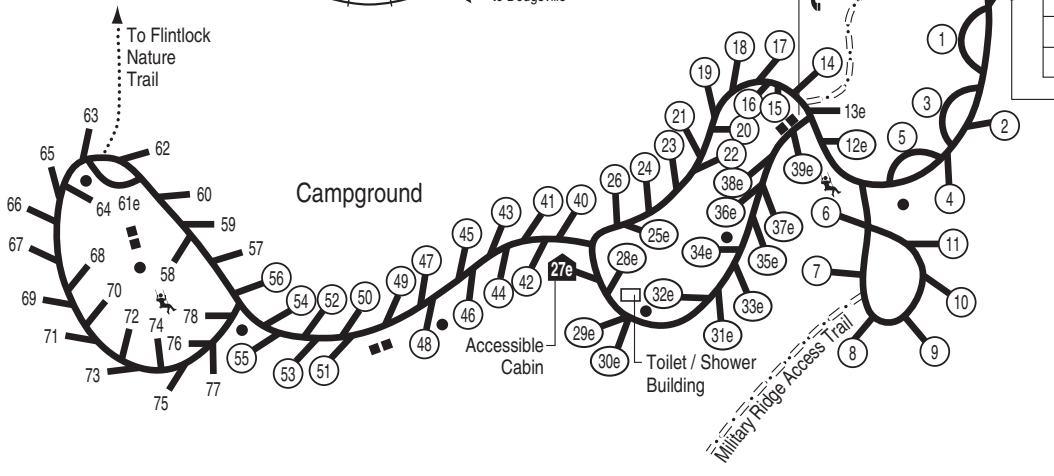

Blue Mound Trail Run - June 7, 2008

6K Course Map

Blue Mound State Park

W = Water / Gatorade

- Park Boundary
- Hiking Trail (unsurfaced)
- Biking/Hiking Trail
- WORBA Single Track Biking Trail
One-Way (Wisconsin Off-Road Biking Association)
- Nature Trail
- Telephone
- Drinkable Water Fountains
- Parking
- Building
- Pit Toilets
- Playground Equipment
- Reservable Campsite

- Off-season Firewood Sales
- Trailer Dumping Station
- Trash Collection / Recycling Center
- Winter Water Source