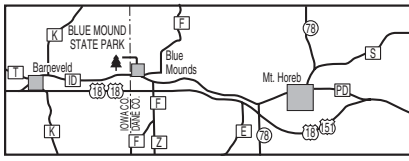

Blue Mound Trail Run - June 7, 2008

6K Course Map

Blue Mound State Park

W = Water / Gatorade

- Park Boundary
- Hiking Trail (unsurfaced)
- Biking/Hiking Trail
- WORBA Single Track Biking Trail
One-Way (Wisconsin Off-Road Biking Association)
- Nature Trail
- Telephone
- Drinkable Water Fountains
- Parking
- Building
- Pit Toilets
- Playground Equipment
- Reservable Campsite

- Off-season Firewood Sales
- Trailer Dumping Station
- Trash Collection / Recycling Center
- Winter Water Source