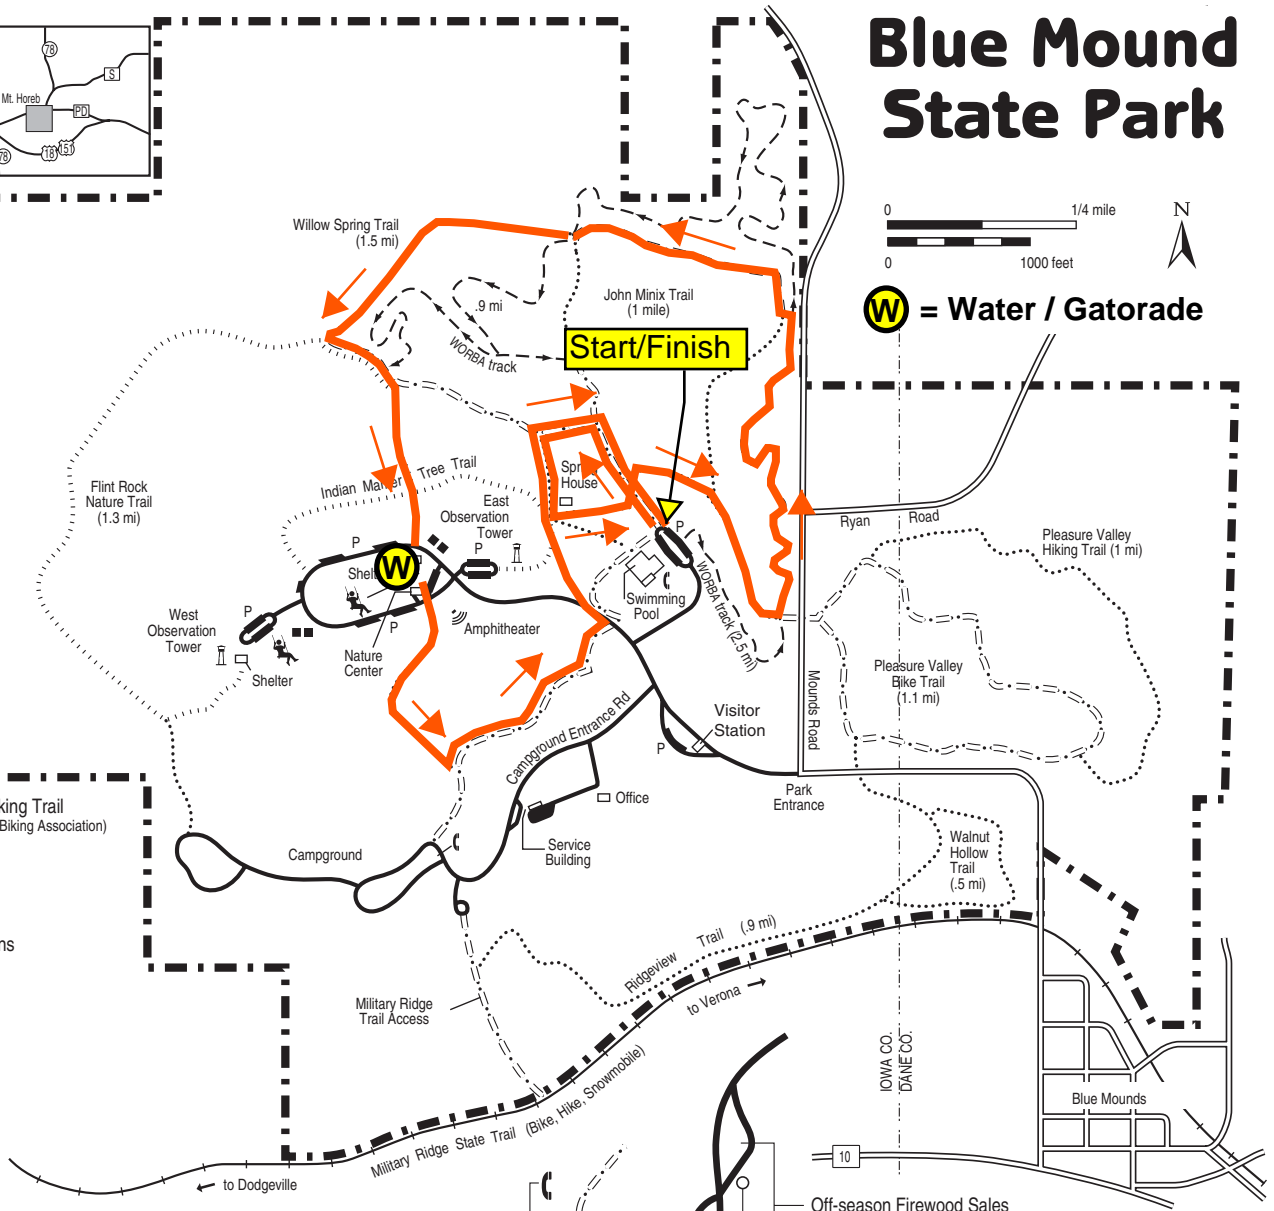

Blue Mound Trail Run - June 7, 2008

6K Course Map

Blue Mound State Park

W = Water / Gatorade

- Park Boundary
- Hiking Trail (unsurfaced)
- Biking/Hiking Trail
- WORBA Single Track Biking Trail
One-Way (Wisconsin Off-Road Biking Association)
- Nature Trail
- Telephone
- Drinkable Water Fountains
- Parking
- Building
- Pit Toilets
- Playground Equipment
- Reservable Campsite

- Off-season Firewood Sales
- Trailer Dumping Station
- Trash Collection / Recycling Center
- Winter Water Source